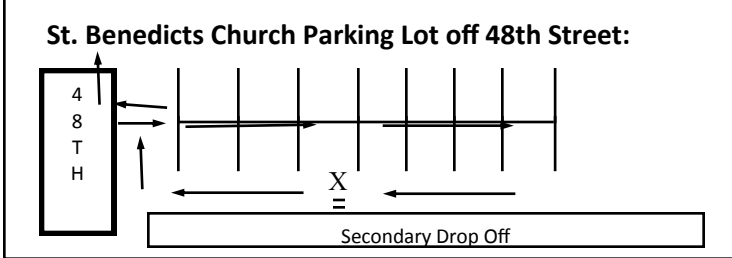

STUDENT DROP OFF TRAFFIC FLOW

Please allow enough time each morning for drop off. There will be congestion. Secondary students may also be dropped off in the St. Benedicts Church Parking Lot. Please watch for and take direction from staff members both in the parking lots and at the crosswalks. Do not park in reserved spaces. **STUDENT MAY NOT PARK IN THE CAMPUS PARKING LOTS.** Students may park in the church lots ONLY.

St. Benedicts Church Parking Lot off 48th Street:

STUDENT PICK UP TRAFFIC FLOW

50TH STREET

48TH STREET

Secondary Pick Up

Elementary Pick Up

Parking
Guests/Staff ONLY

Parking
PERMIT ONLY