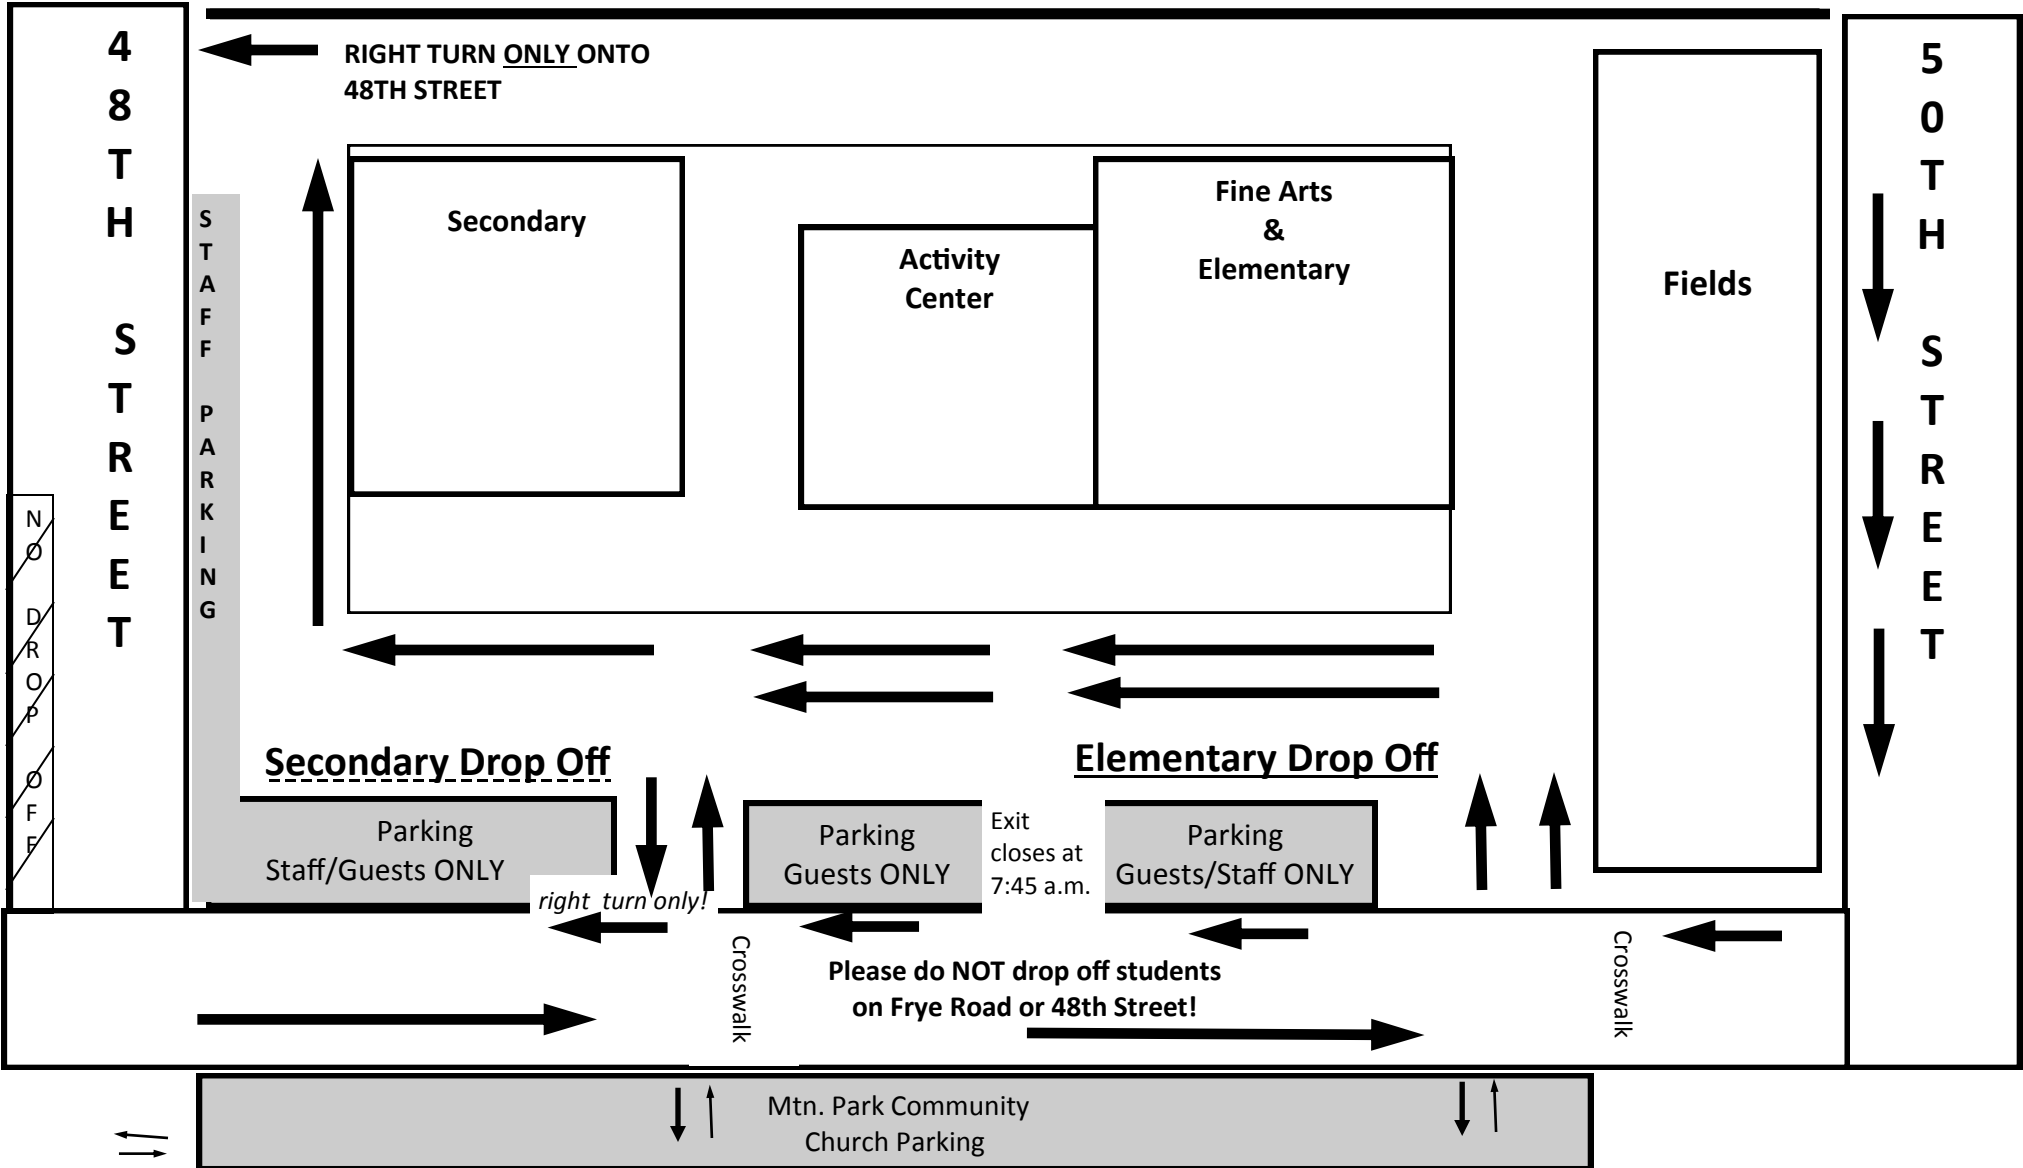

STUDENT DROP OFF TRAFFIC FLOW

Please allow enough time each morning for drop off. There will be congestion. Secondary students may also be dropped off in the St. Benedicts Church Parking Lot. Please watch for and take direction from staff members both in the parking lots and at the crosswalks. Do not park in reserved spaces. **STUDENT MAY NOT PARK IN THE CAMPUS PARKING LOTS.** Students may park in the church lots ONLY.

St. Benedicts Church Parking Lot off 48th Street:

STUDENT PICK UP TRAFFIC FLOW

50TH STREET

48TH STREET

Secondary Pick Up

Elementary Pick Up

Parking
Guests/Staff ONLY

Parking
PERMIT ONLY

Parking
Guests/Staff ONLY

No Exit
or Entry

No Exit
or Entry

Crosswalk

Crosswalk

Please do NOT pick up students
on Frye Road or 48th Street.

Mtn. Park Community Church Parking Lot