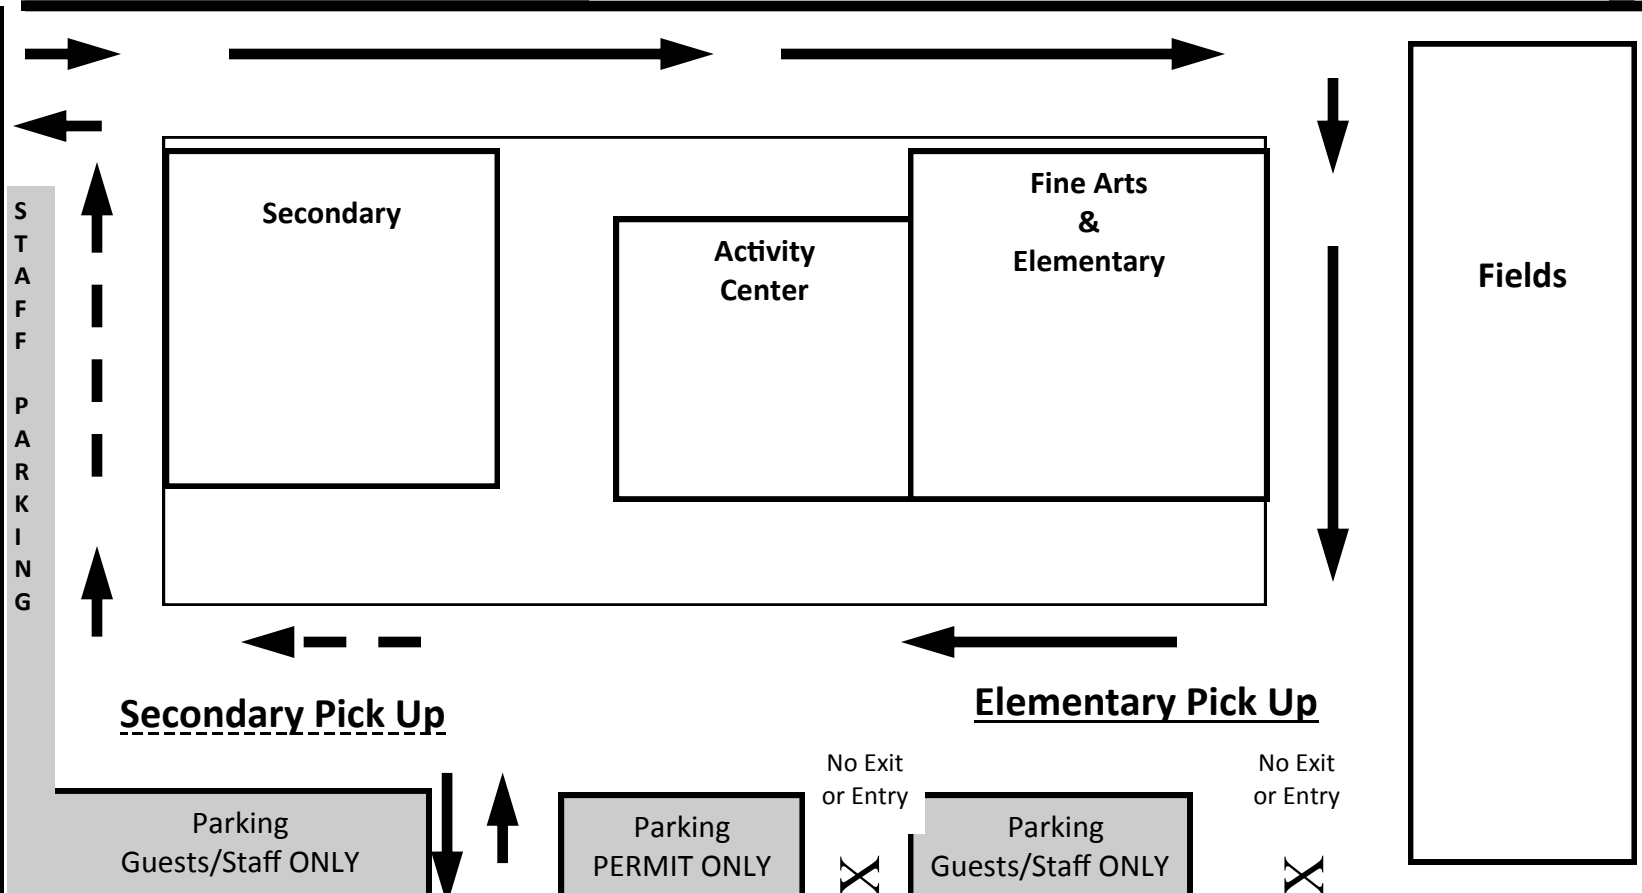

STUDENT DROP OFF TRAFFIC FLOW

Please allow enough time each morning for drop off. There will be congestion. Secondary students may also be dropped off in the St. Benedicts Church Parking Lot. Please watch for and take direction from staff members both in the parking lots and at the crosswalks. Do not park in reserved spaces. **STUDENT MAY NOT PARK IN THE CAMPUS PARKING LOTS.** Students may park in the church lots ONLY.

St. Benedicts Church Parking Lot off 48th Street:

STUDENT PICK UP TRAFFIC FLOW

50TH STREET

48TH STREET

Secondary Pick Up

Elementary Pick Up

Parking
Guests/Staff ONLY

Parking
PERMIT ONLY

Parking
Guests/Staff ONLY

No Exit
or Entry

No Exit
or Entry

Crosswalk

Crosswalk

Please do NOT pick up students
on Frye Road or 48th Street.

Mtn. Park Community Church Parking Lot