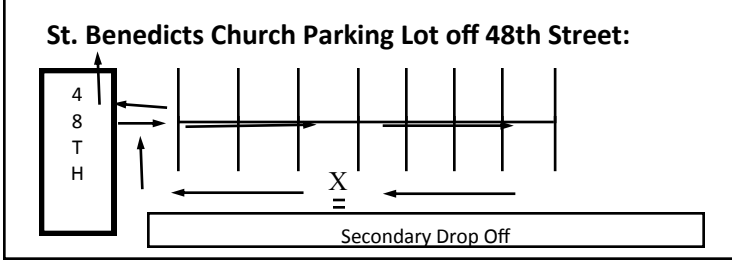

STUDENT DROP OFF TRAFFIC FLOW

Please allow enough time each morning for drop off. There will be congestion. Secondary students may also be dropped off in the St. Benedicts Church Parking Lot. Please watch for and take direction from staff members both in the parking lots and at the crosswalks. Do not park in reserved spaces. **STUDENT MAY NOT PARK IN THE CAMPUS PARKING LOTS. Students may park in the church lots ONLY.**

St. Benedicts Church Parking Lot off 48th Street:

STUDENT PICK UP TRAFFIC FLOW

5
0
T
H

S
T
R
E
E
T

4
8
T
H

S
T
R
E
E
T

Please do NOT pick up students on Frye Road or 48th Street.