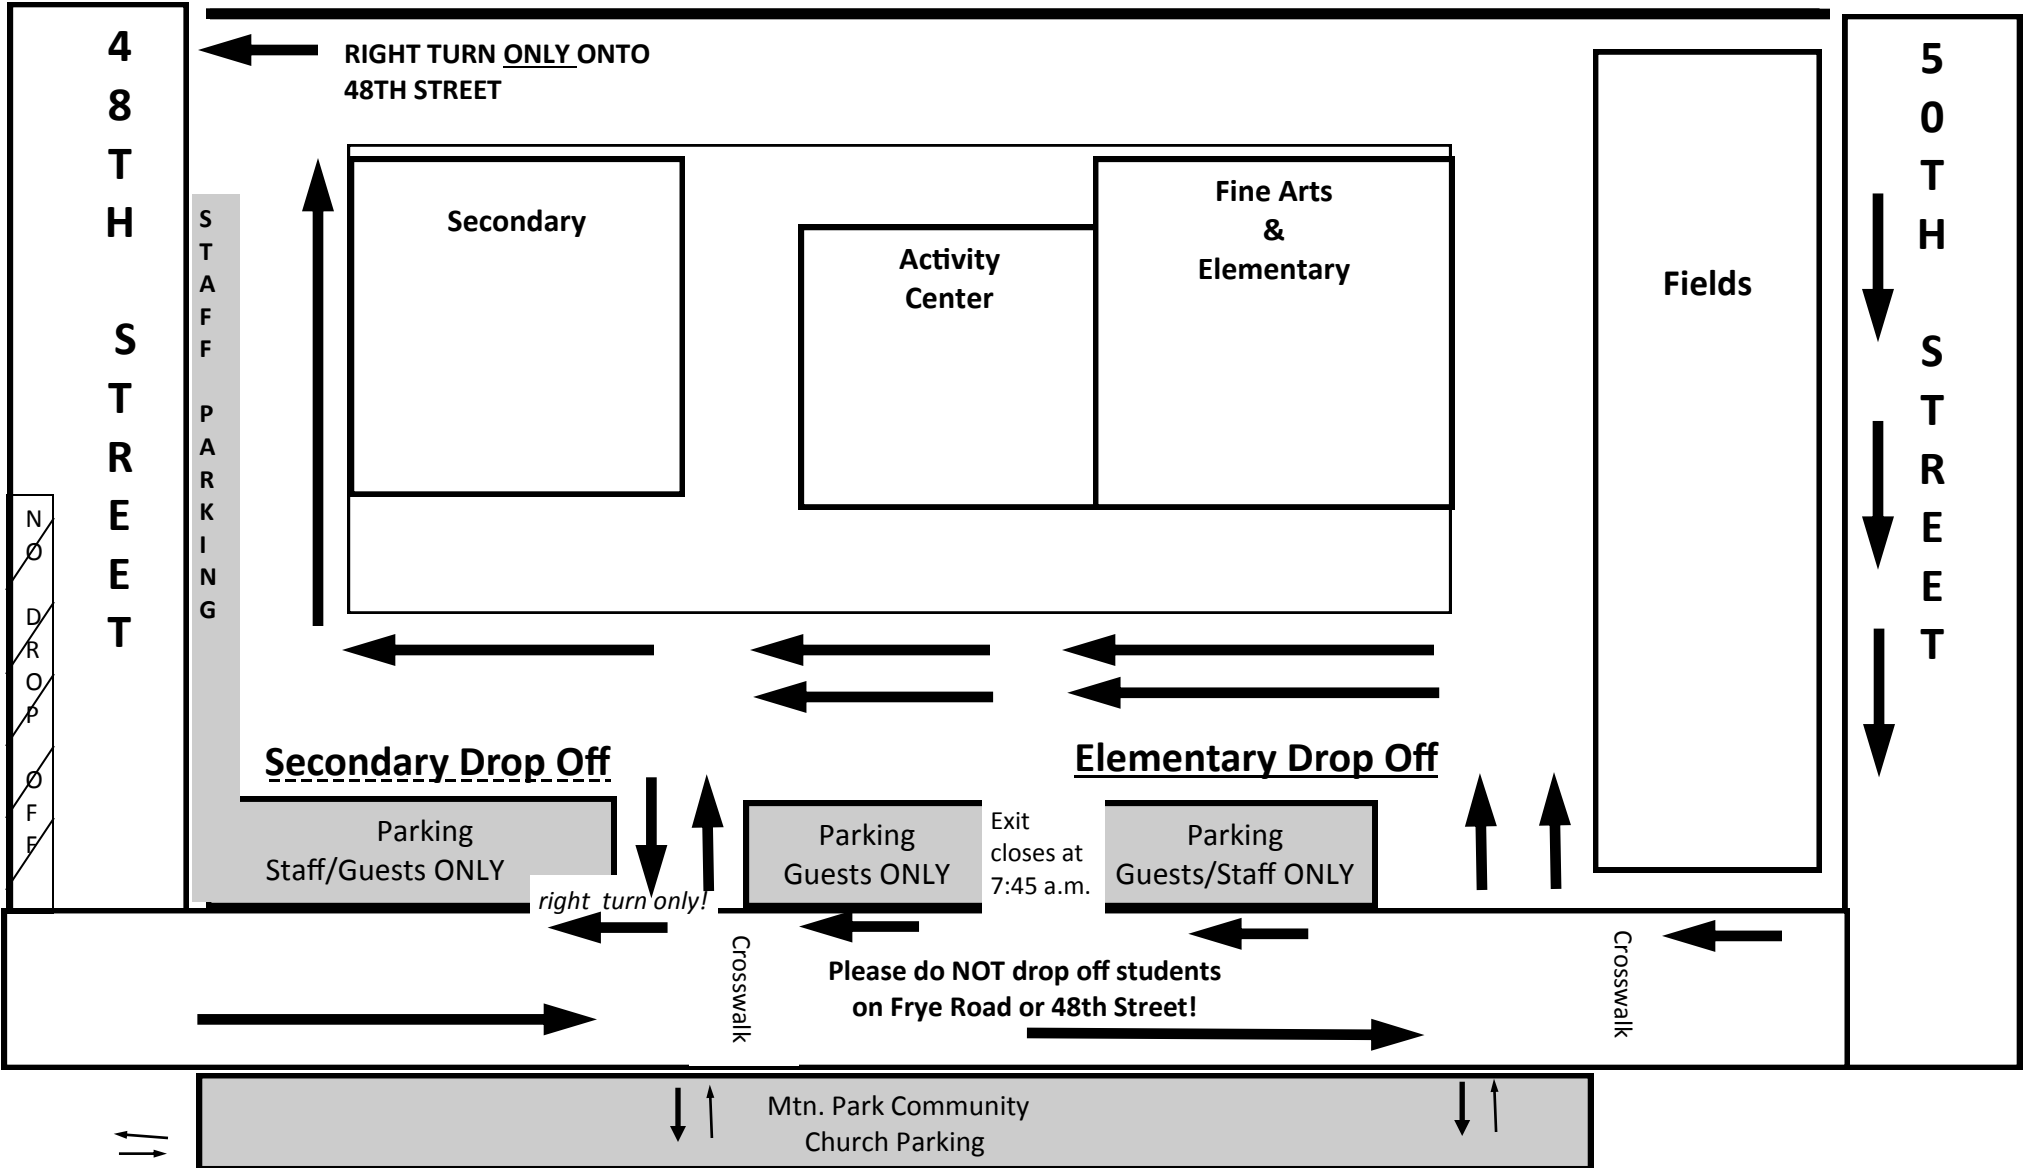

STUDENT DROP OFF TRAFFIC FLOW

Please allow enough time each morning for drop off. There will be congestion. Secondary students may also be dropped off in the St. Benedicts Church Parking Lot. Please watch for and take direction from staff members both in the parking lots and at the crosswalks. Do not park in reserved spaces. **STUDENT MAY NOT PARK IN THE CAMPUS PARKING LOTS. Students may park in the church lots ONLY.**

St. Benedicts Church Parking Lot off 48th Street:

STUDENT PICK UP TRAFFIC FLOW

5
0
T
H

S
T
R
E
E
T

4
8
T
H

S
T
R
E
E
T

Please do NOT pick up students on Frye Road or 48th Street.