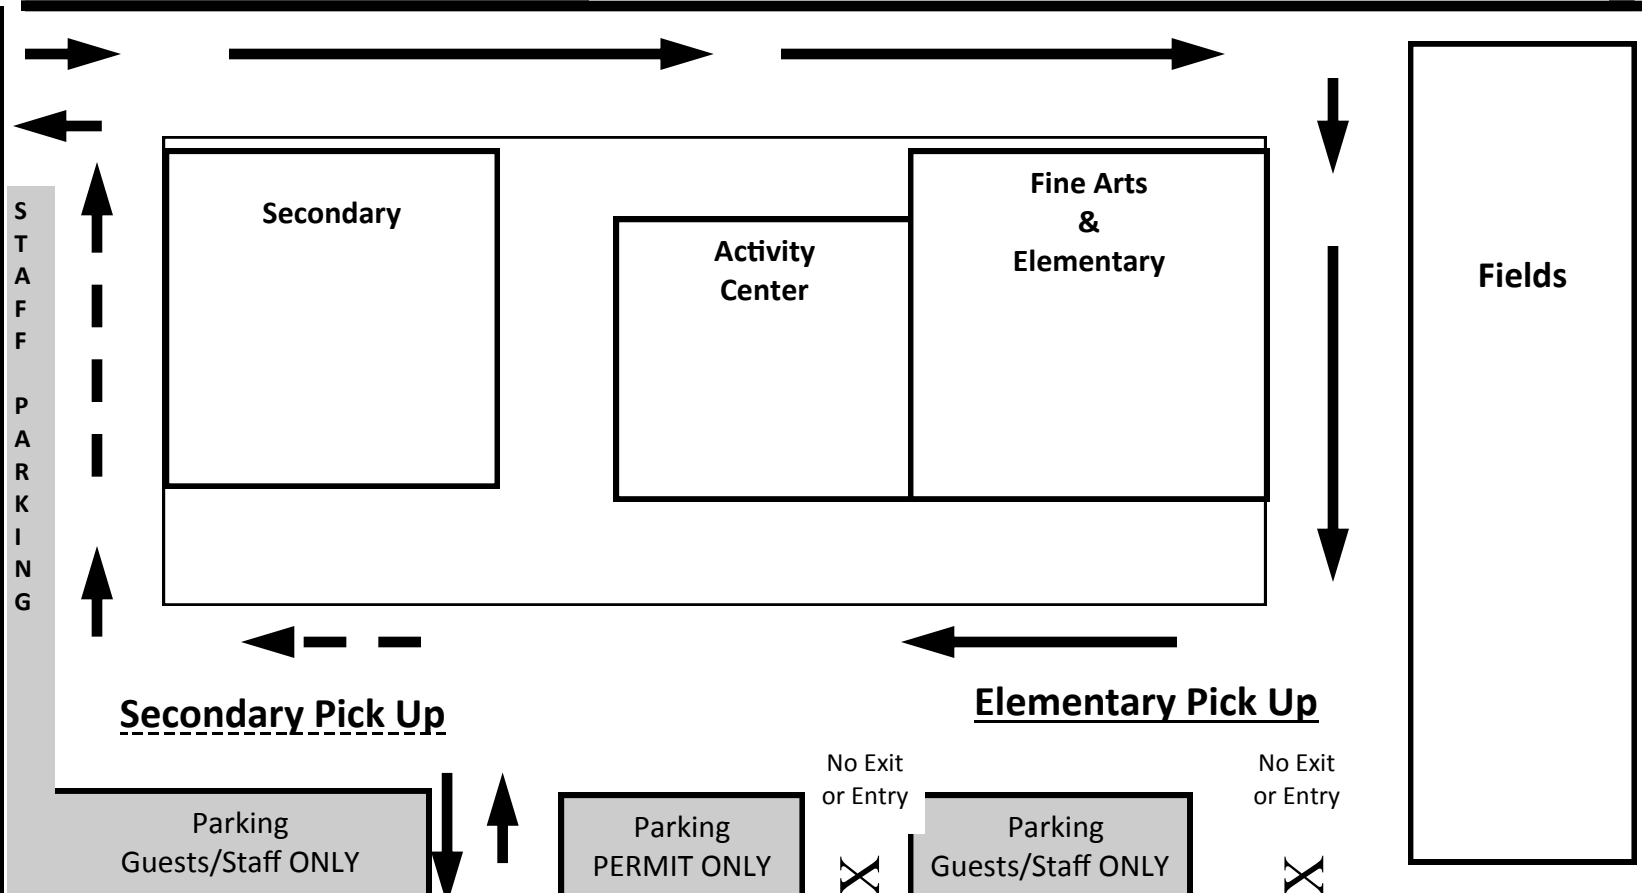

STUDENT DROP OFF TRAFFIC FLOW

Please allow enough time each morning for drop off. There will be congestion. Secondary students may also be dropped off in the St. Benedicts Church Parking Lot. Please watch for and take direction from staff members both in the parking lots and at the crosswalks. Do not park in reserved spaces. **STUDENT MAY NOT PARK IN THE CAMPUS PARKING LOTS. Students may park in the church lots ONLY.**

St. Benedicts Church Parking Lot off 48th Street:

STUDENT PICK UP TRAFFIC FLOW

5
0
T
H

S
T
R
E
E
T

4
8
T
H

S
T
R
E
E
T

Please do NOT pick up students on Frye Road or 48th Street.